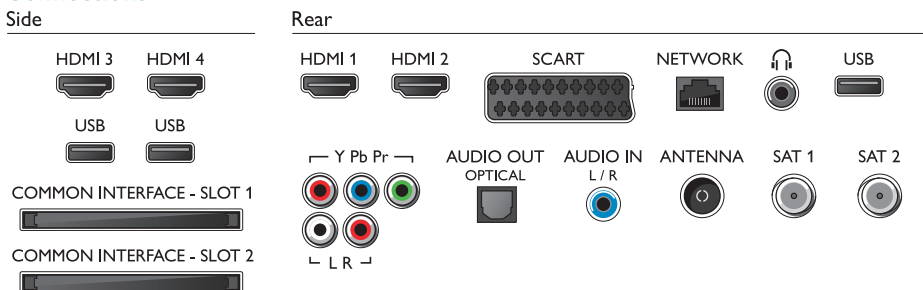

49PUS7909/12

Tuner/Reception/Transmission

- Digital TV: 2x DVB-T/T2/C/S/S2, Astra HD+ support
- MPEG Support: MPEG2, MPEG4
- Video Playback: NTSC, PAL, SECAM
- TV Program guide*: 8 day Electronic Program Guide
- Signal strength indication
- Teletext: 1200 page Hypertext

Power

- Mains power: AC 220 - 240 V 50/60Hz
- Ambient temperature: 5 °C to 35 °C
- Eu Energy Label power: 85 W
- Annual energy consumption: 118 kWh
- Standby power consumption: < 0.3 W
- Power Saving Features: Auto switch-off timer, Light sensor, Picture mute (for radio)
- Off mode power consumption: < 0.3 W
- Energy Label Class: A

Dimensions

- Box dimensions (W x H x D): 1194 x 838 x 132 mm
- Set dimensions (W x H x D): 1092 x 632 x 35 mm
- Set dimensions with stand (W x H x D): 1092 x 706 x 210 mm
- Product weight: 17.8 kg
- Product weight (+stand): 21.2 kg
- Weight incl. Packaging: 25.2 kg
- VESA wall mount compatible: 400 x 400 mm

Accessories

- Included accessories: 4x Passive 3D Glasses, Remote Control, 2x AA Batteries, Tabletop swivel stand, Power cord, Quick start guide, Legal and safety brochure
- Optional accessories: Philips TV camera PTA317, 3D glasses PTA417, 3D glasses Game kit PTA436

Connections

Issue date 2014-08-30

Version: 2.5.1

12 NC: 8670 001 18025
EAN: 87 12581 72670 6

© 2014 Koninklijke Philips N.V.
All Rights reserved.

Specifications are subject to change without notice.
Trademarks are the property of Koninklijke Philips N.V.
or their respective owners.

www.philips.com

* Philips TV Remote app and related functionalities varies per TV model and country, as well as smart device model and OS. For more detail, please visit: www.philips.com/TV.

* For smart TV app, visit www.philips.com/TV to discover the services offering in your country

* Cloud TV offering depends on country availability and regulations

* Compatibility depends on Wifi Miracast certification & Android 4.2 or later. For more details please refer to your device documentation.

* USB recording for digital channels only, recordings may be limited by broadcast copy protection (CI+). Country and channel restrictions may apply.

* Philips TV camera (PTA317) is sold separately.

* Parents should monitor their children during 3D viewing and ensure they do not experience any discomfort as mentioned above. Watching 3D is not recommended for children under 6 years of age as their visual system is not fully developed yet.

* The TV supports DVB reception for 'Free to air' broadcast. Specific DVB operators may not be supported. An up to date list can be found in the FAQ section of the Philips support website. For some operators Conditional Access and subscription are required. Contact your operator for more information.

* EPG and actual visibility (up to 8 days) is country and operator dependent.

* (Philips) only compatible with specific Philips player device.